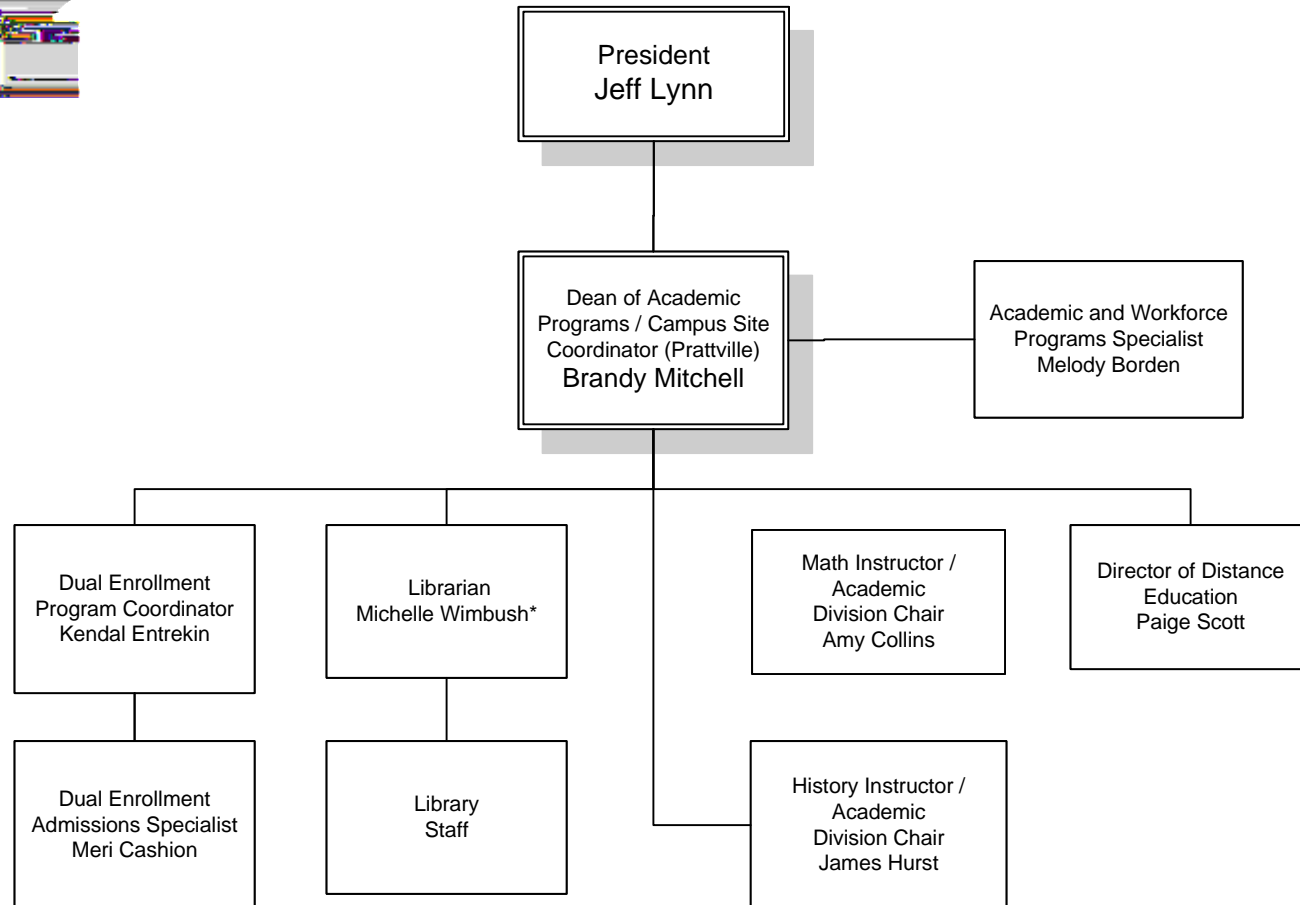

**Central Alabama Community College
Upward Bound
February 2024**

President
Jeff Lynn

Dean of Students
Jerri Carroll

Upward Bound Director
Rachael Harmon

Part Time
Upward Bound

202503.45 ref*345.3 211.31 101.4 63.375 reS EMC /P /MCID 288

**Central Alabama Community College
Academic Programs
February 2024**

* Shared Faculty Member

**Central Alabama Community College
Academic Programs
February 2024**

(Childersburg / Talladega Center)

President
Jeff Lynn