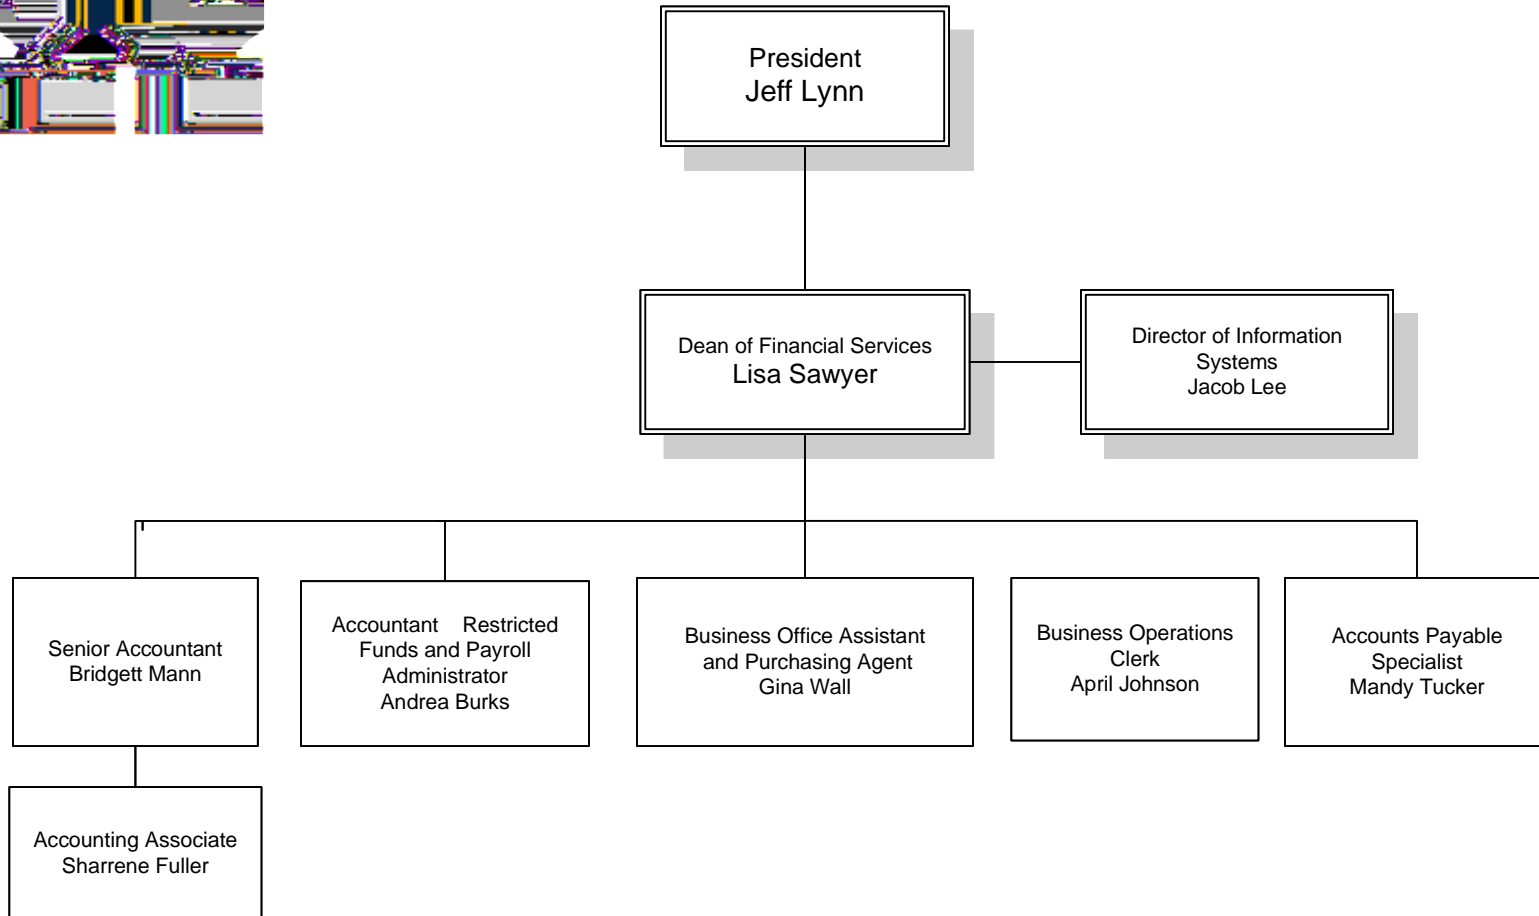

Adjunct
Faculty

**Central Alabama Community College
 Technical Programs
 February 2024**

(Childersburg / Talladega Center)

**Central Alabama Community College
Police Department/Security
February 2024**

**Central Alabama Community College
Athletics
February 2024**

President
Jeff Lynn

Deena of Workforce and
Economic Development
Michael Barnette

Assistant Softball Coach/
Athletic Director

**Central Alabama Community College
Institutional Effectiveness, Research and Compliance
February 2024**

**Central Alabama Community College
Business Office
February 2024**

**Central Alabama Community College
Information Systems
February 2024**

President
Jeff Lynn

Director of Information
Systems
Jacob Lee

System Administrator