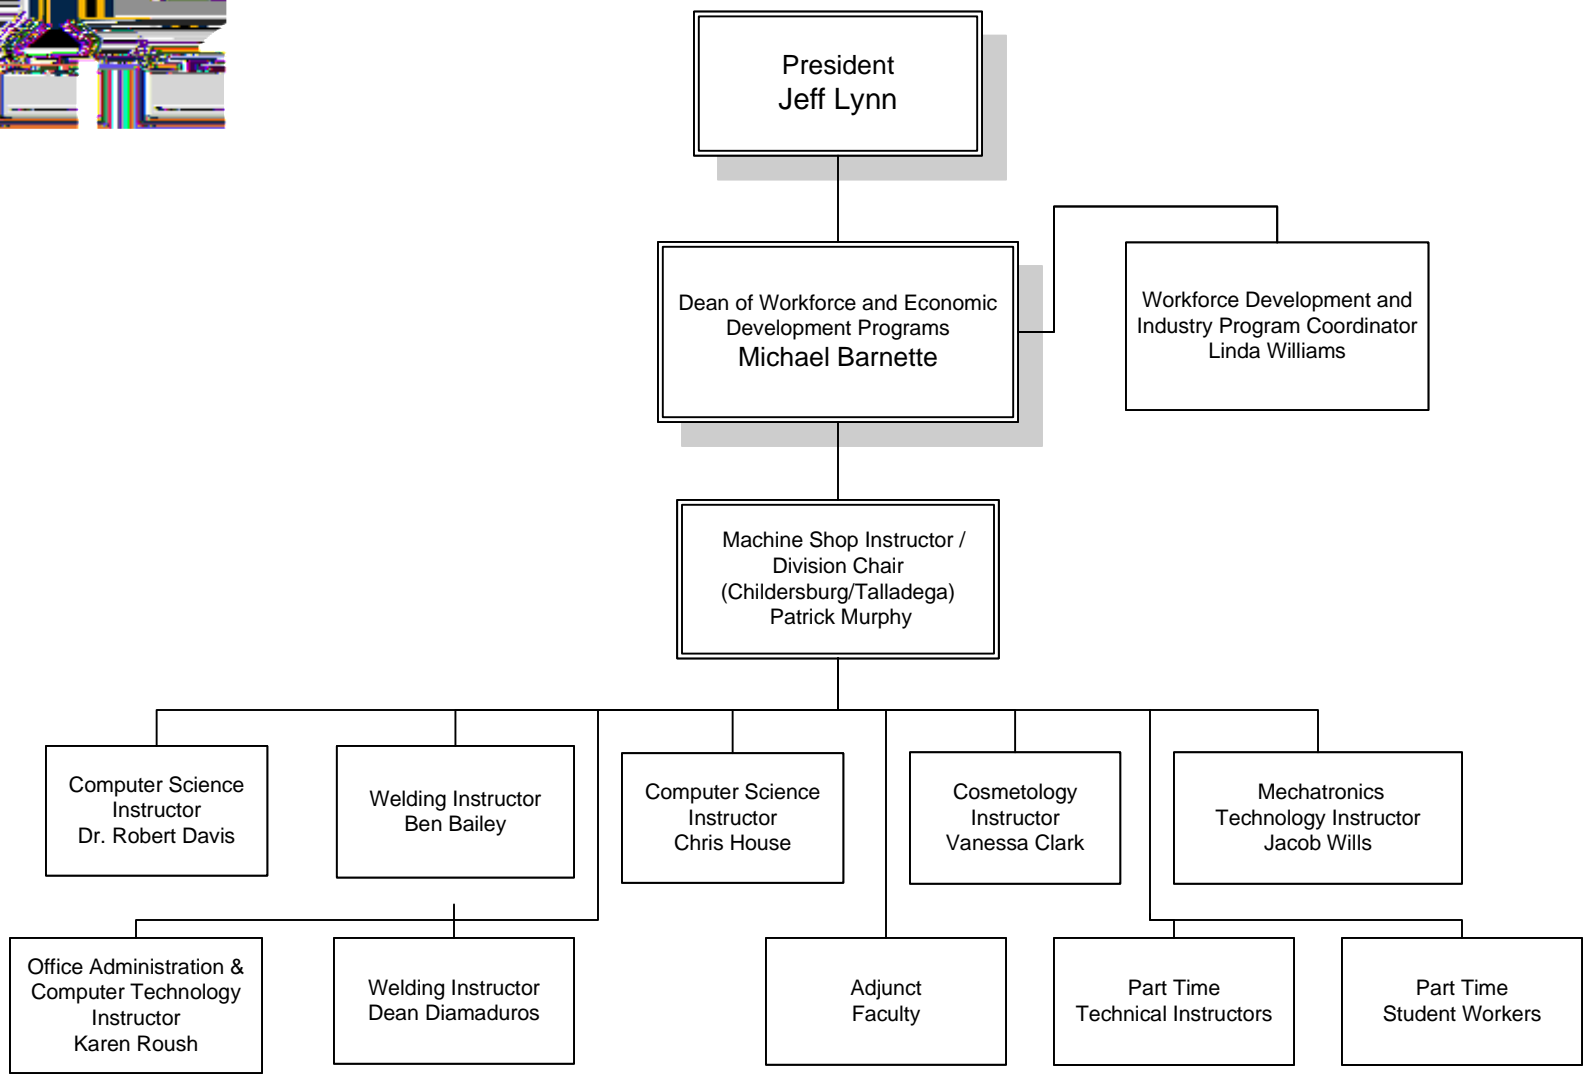

**Central Alabama Community College
Health Science
February 2024**

President
Jeff Lynn

Nursing Instructor
Dr. Tanya Hunnicutt

Nursing Instructor
Dr. Erica Touchstone

Nursing Instructor
Angelica Scoggins

**Central Alabama Community College
Technical Programs
February 2024**

(Alexander City / Prattville)

President
Jeff Lynn

Dean of Workforce and Economic
Development Programs
Michael Barnette

Welding Instructor
Danny "DJ"

Industrial Electronics /
Manufacturing Technology
Instructor
Michael White

Adjunct
Faculty

**Central Alabama Community College
 Technical Programs
 February 2024**

(Childersburg / Talladega Center)

**Central Alabama Community College
Police Department/Security
February 2024**

**Central Alabama Community College
Athletics
February 2024**